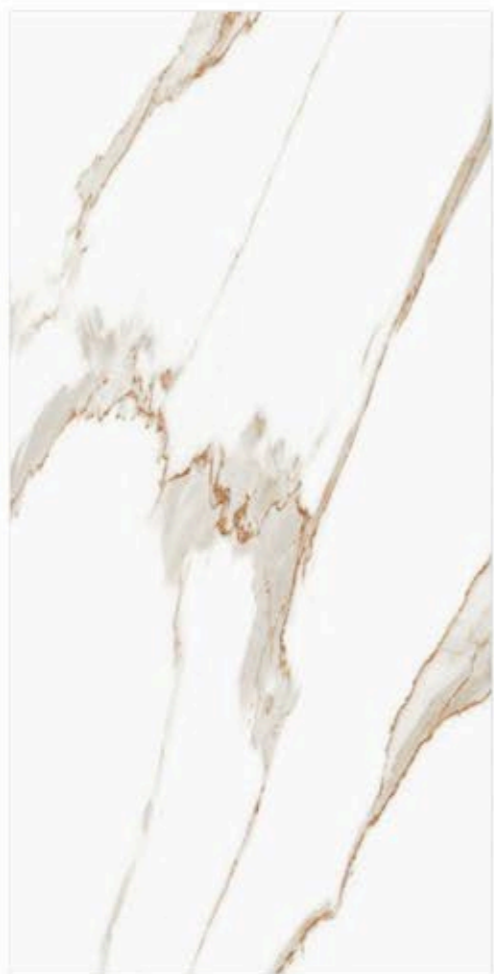

CRETA WHITE . SERIES

RANDOM PHASES