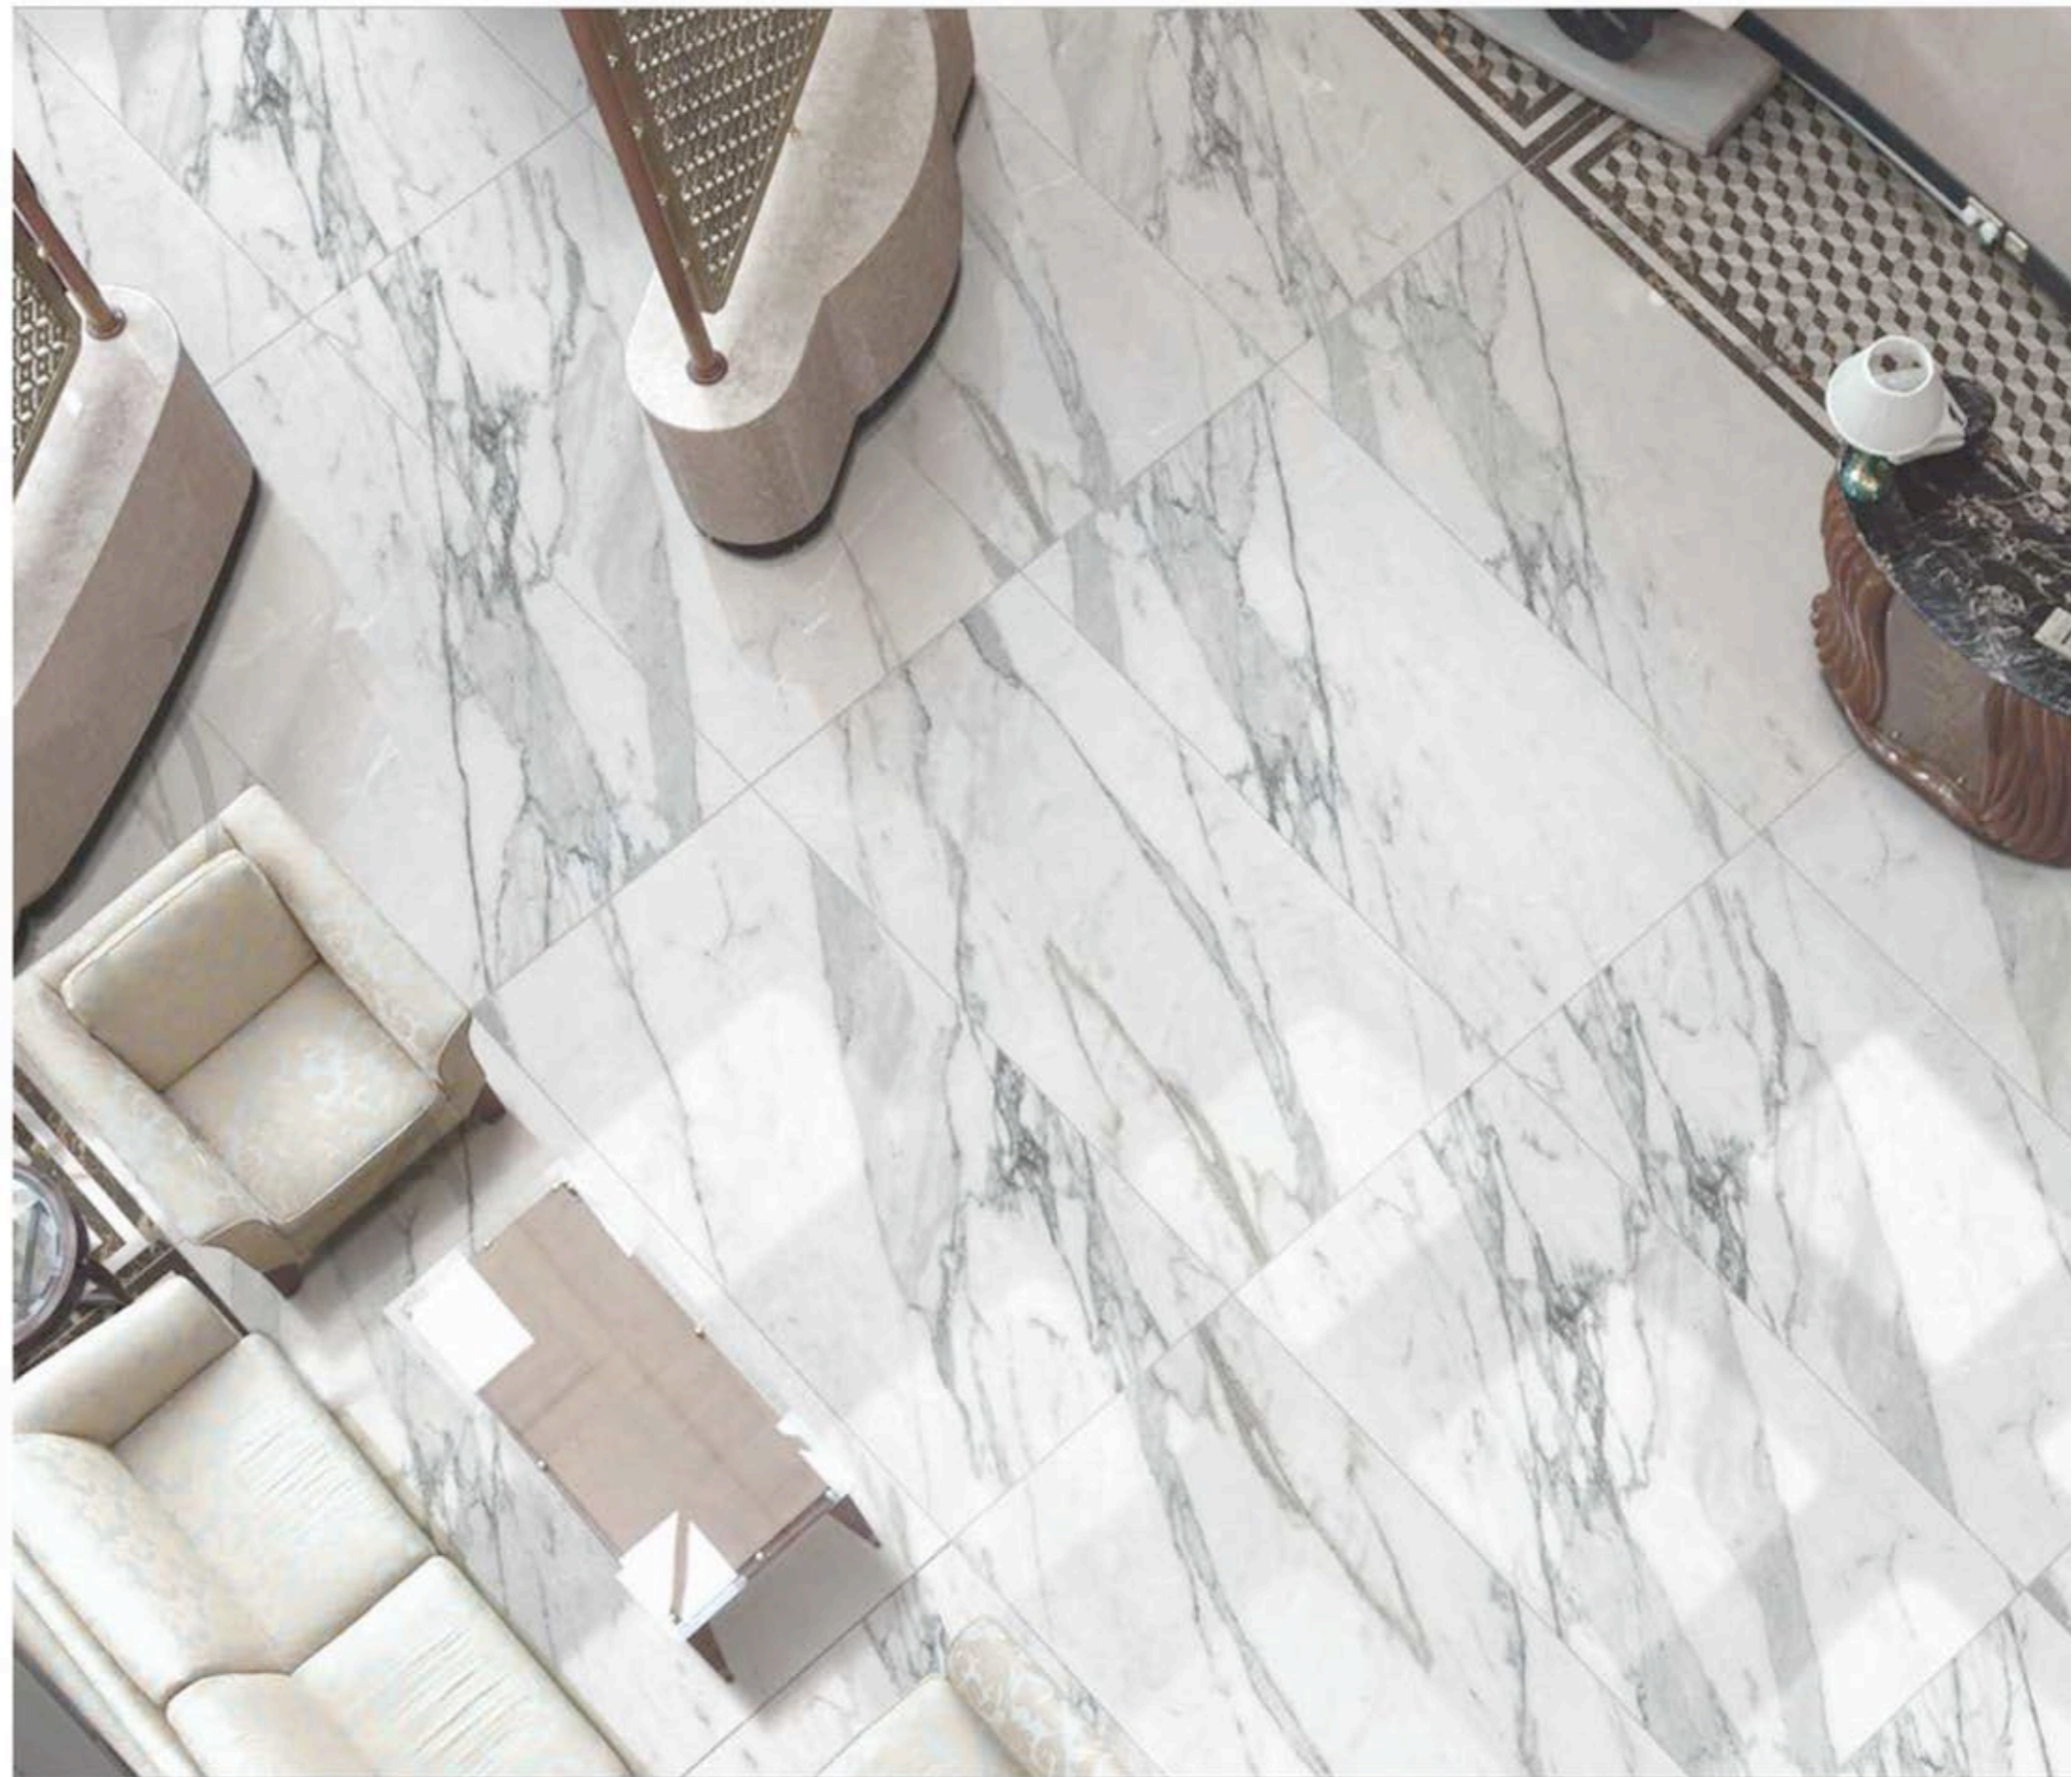

WONDER WHITE . SERIES

GLOSSY FINISH | 80 X 160 CM