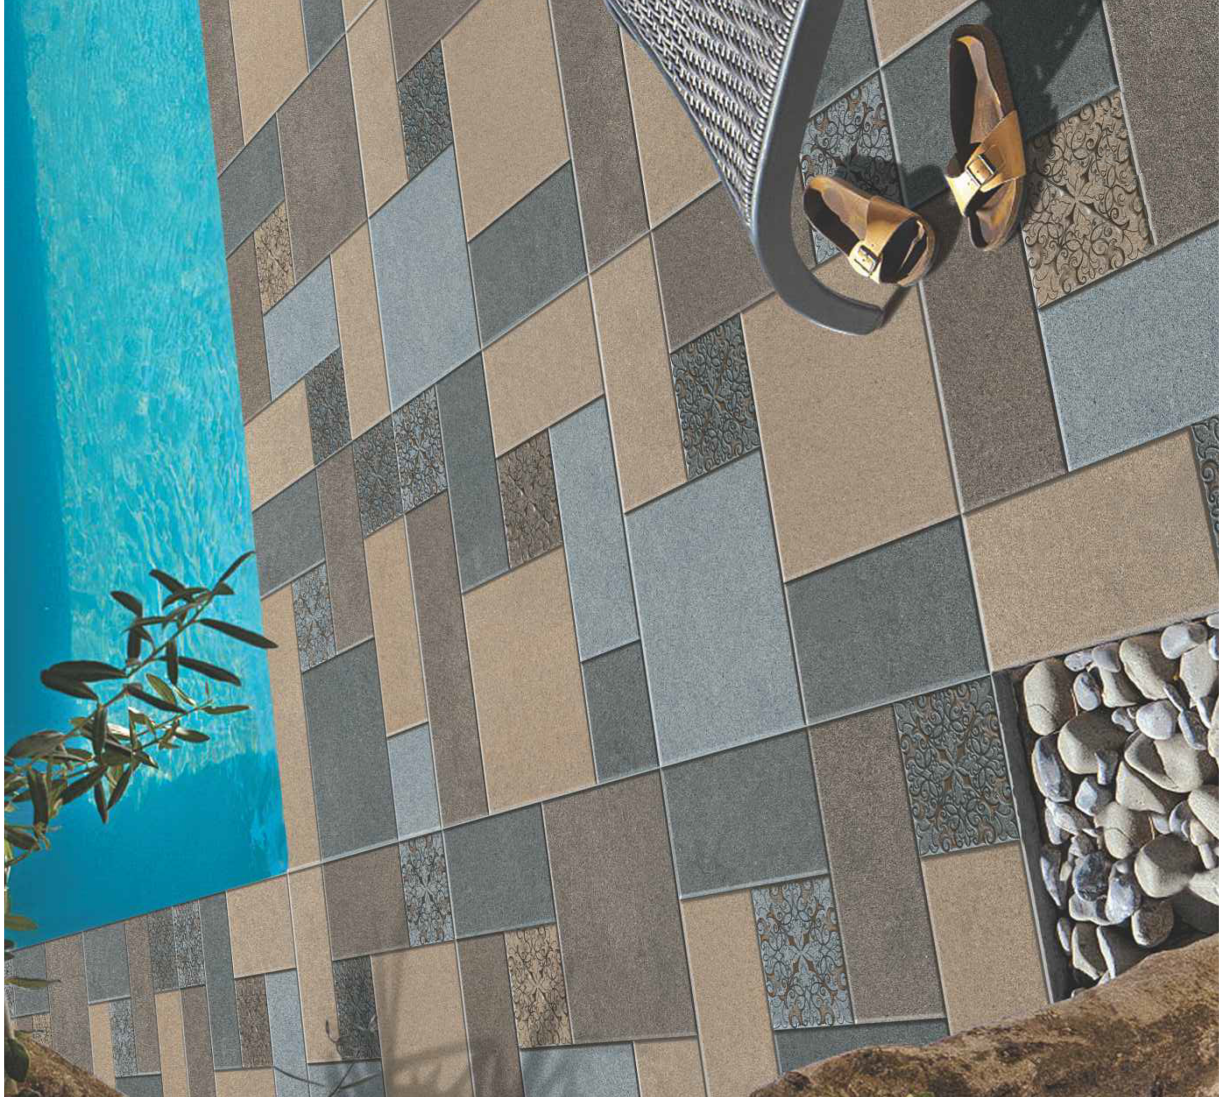

GALERA GRIS

MATT
FINISH | 60 X 60CM

EXTERNO • SERIES

CRINKLE NATURAL

FIESTA BROWN

BRIQUE TERRA

CROMA BLOCKS

MATT FINISH | 60 X 60CM