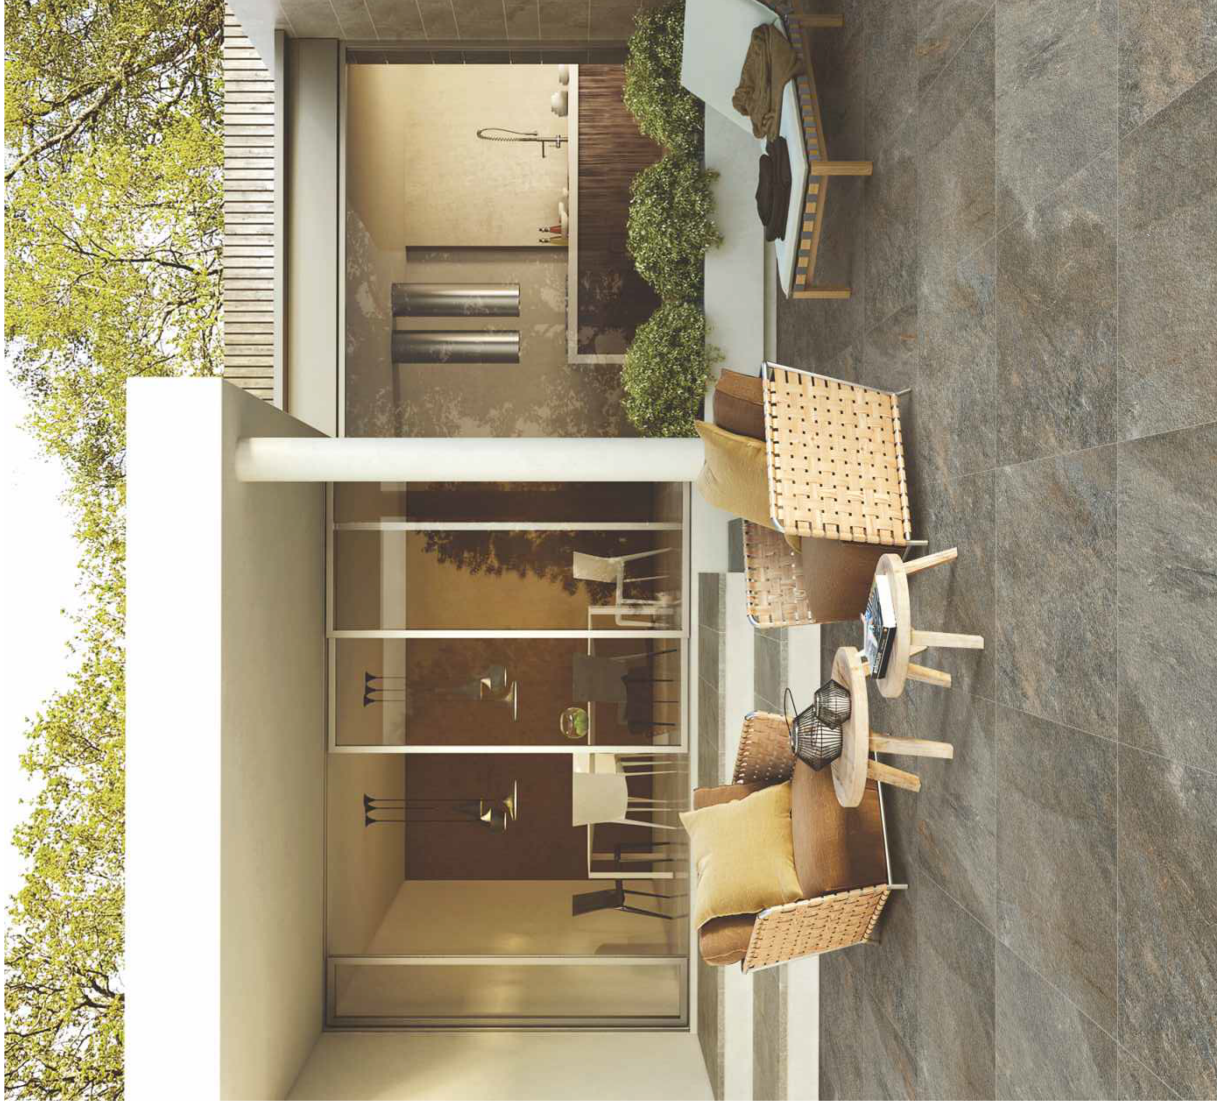

EXTERNO • SERIES

MATT
FINISH | 60 X 60CM