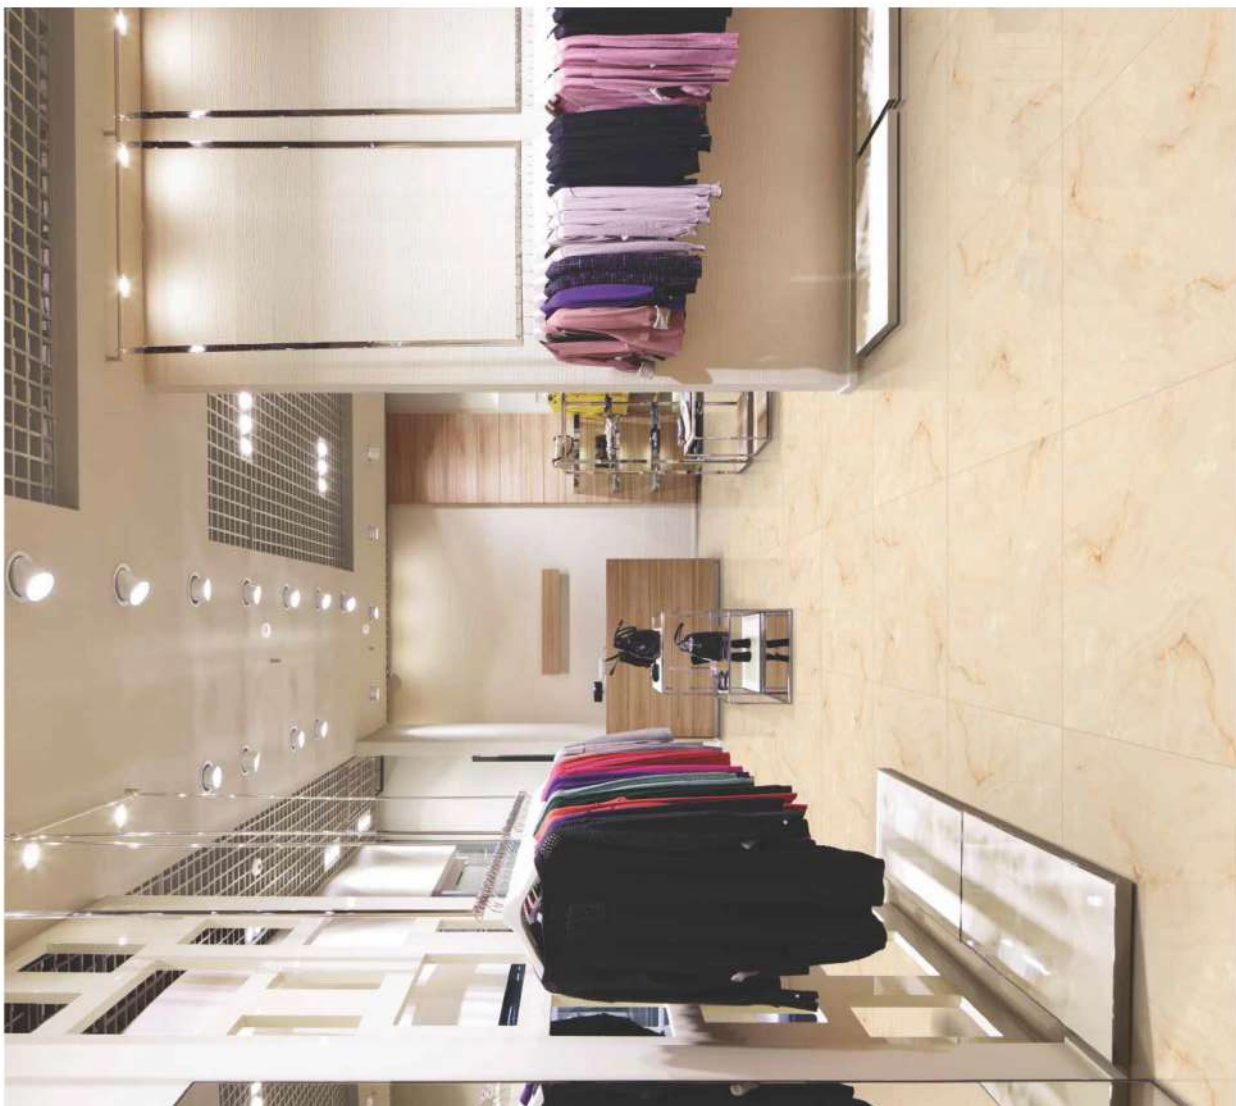

FABIA BEIGE

GLOSSY
FINISH | 60 X 60CM

LUSTOROUS SERIES

SADAH CREMA

MOSAIC STONE

HIMALIYA SKY

DIAZA CREMA

GLOSSY FINISH | 60 X 60CM