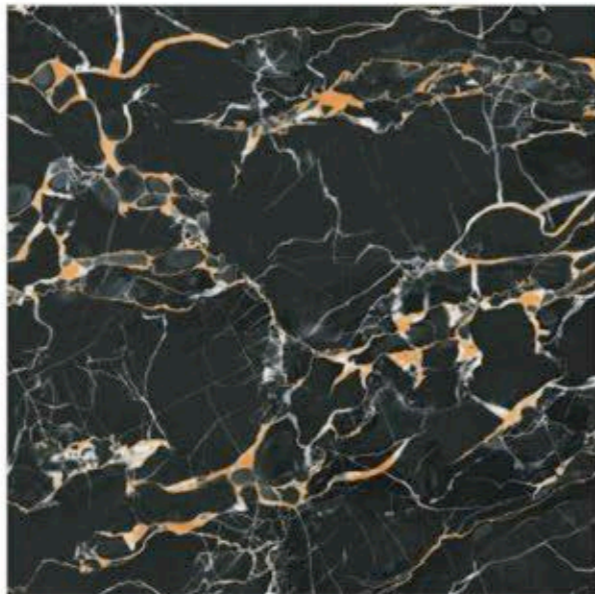

EMPERADOR GOLDER

HIGH GLOSS | 100X100CM

HG . SERIES

RIO GRIS

STABLESTONE NERO

HIGH GLOSS | 100X100CM

HG . SERIES

COSMIC BLACK