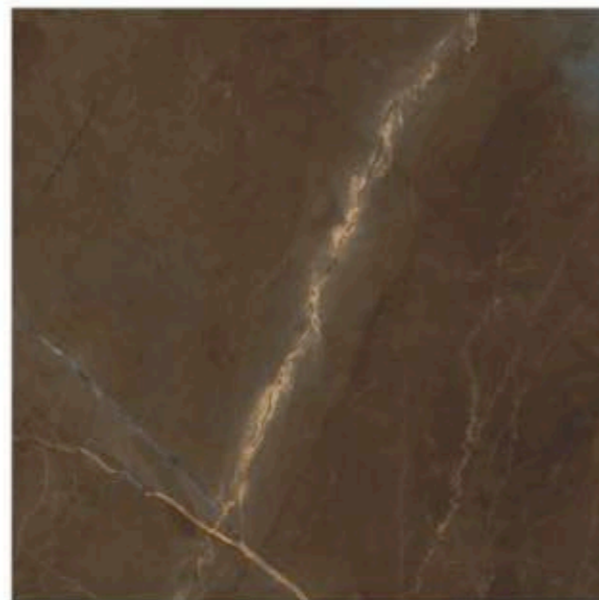

HG . SERIES

ARMANI GOLD