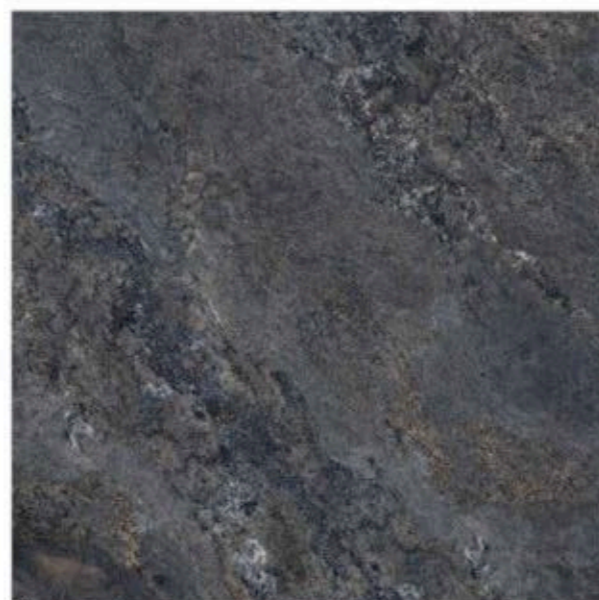

BLACK GRANITE

HIGH GLOSS | 100X100CM