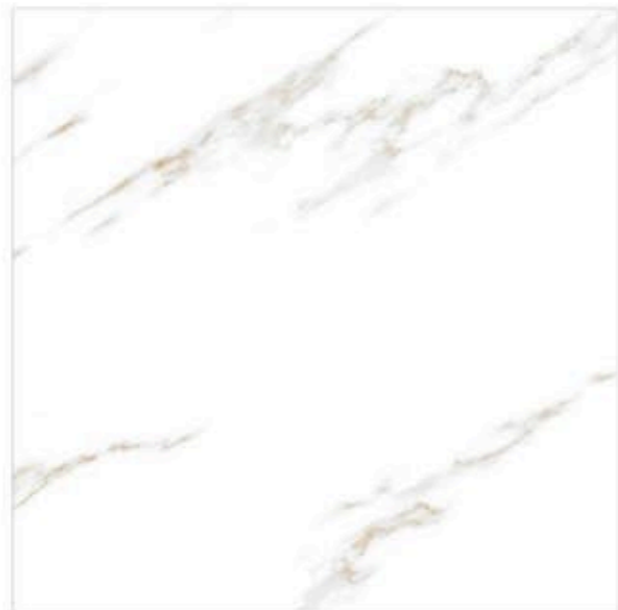

100x100cm

SATUARIO . SERIES

BIANCO STONE

BRASA STONE

GLOSSY FINISH | 100X100CM

SATUARIO . SERIES

SATUARIO

SATUARIO CLASSICO