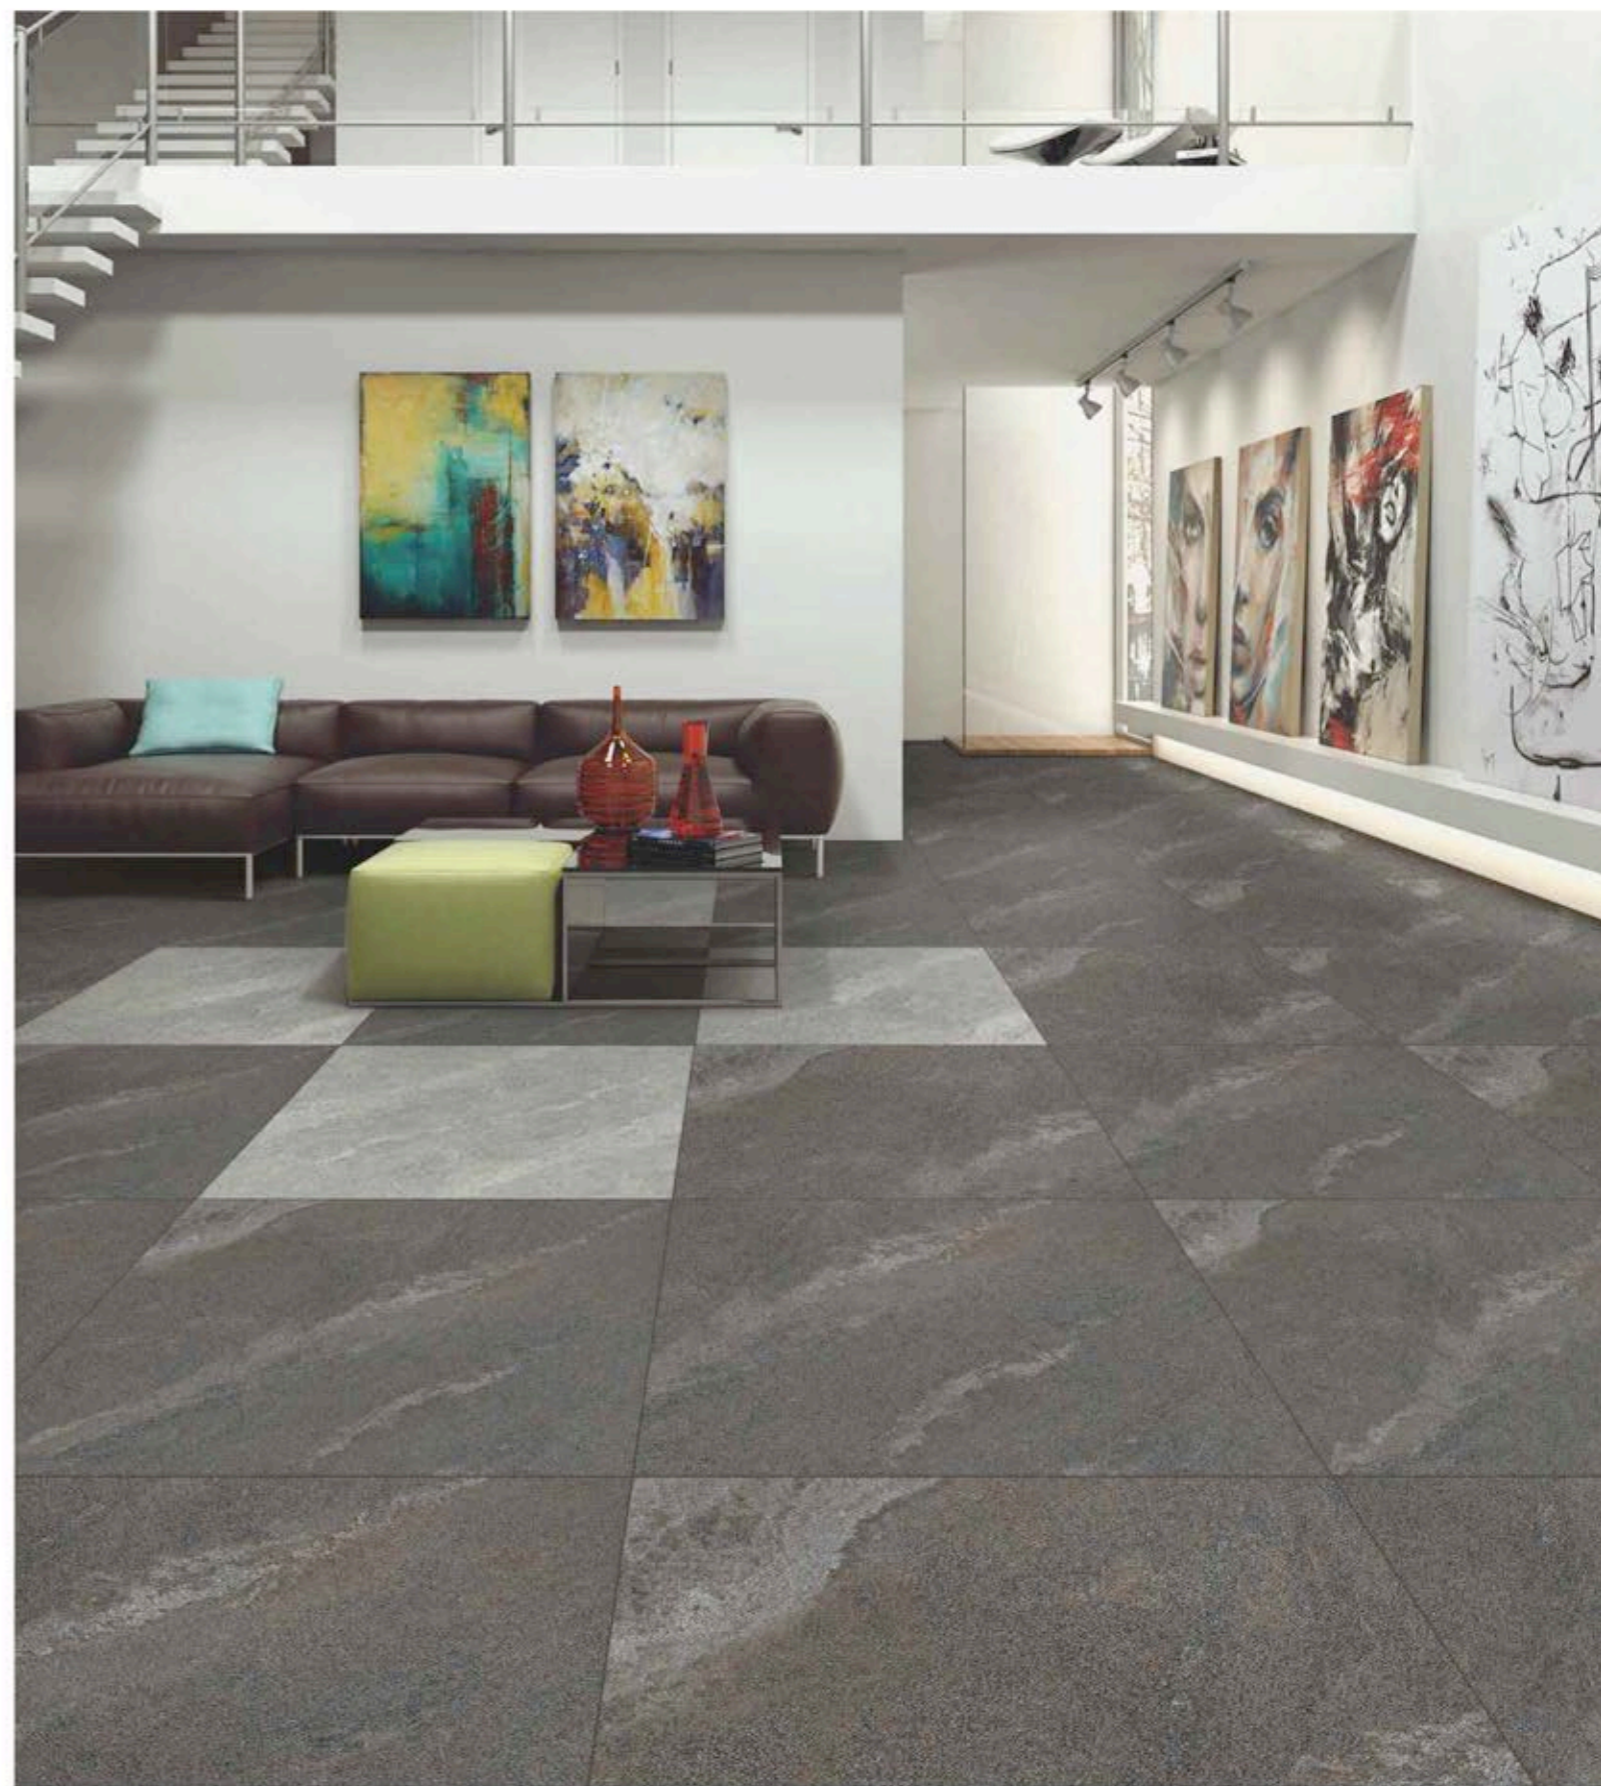

## CLASSY . SERIES

GAMA GREY

GAMA BLACK

CEMENT BROWN

CEMENT DARK GREY

MATT  
FINISH | 60 X 60CM