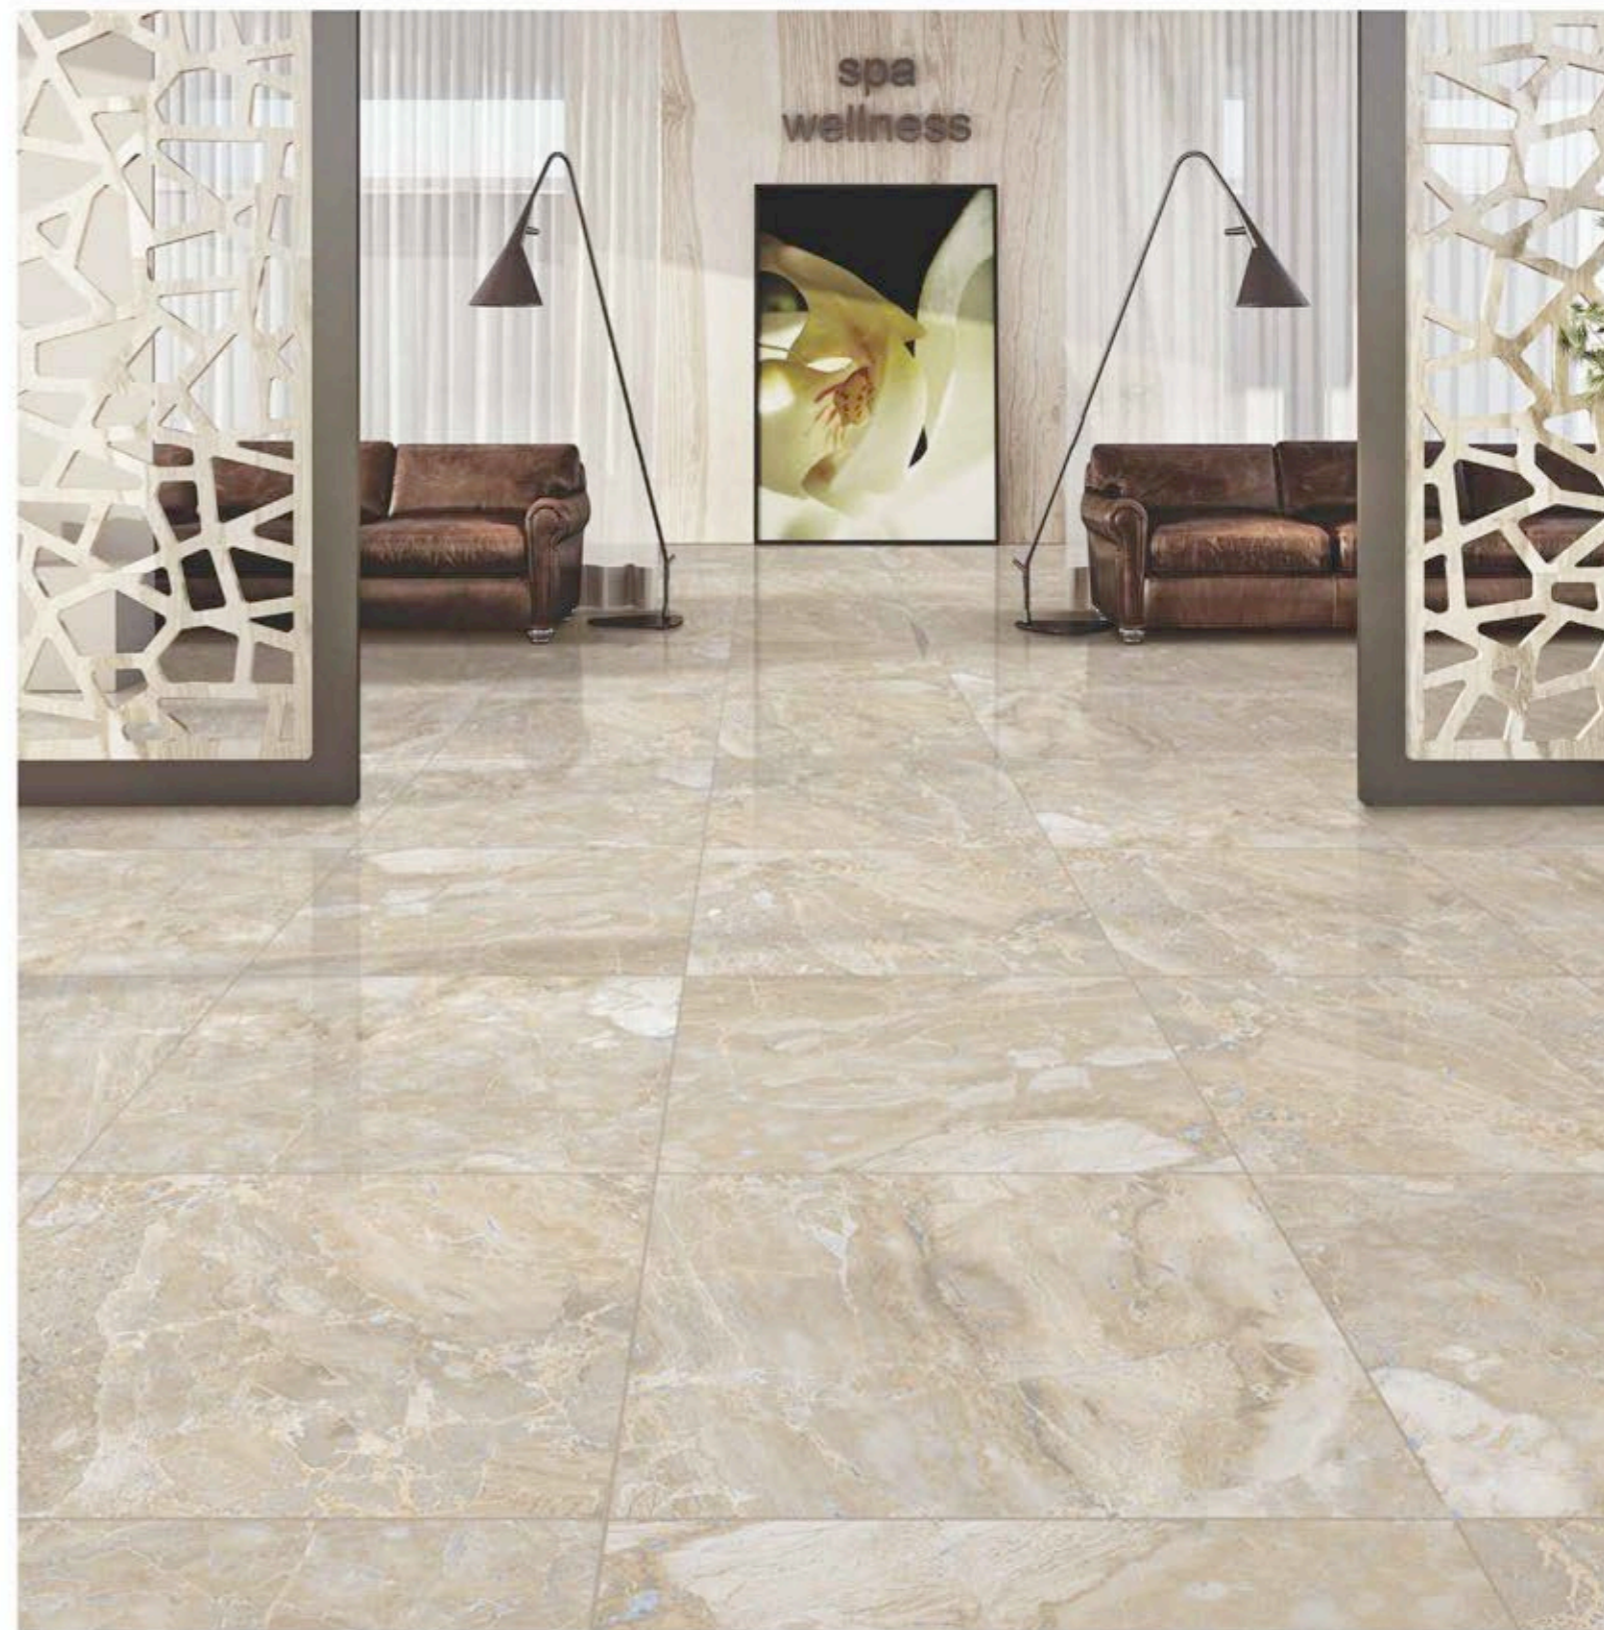

LUSTOROUS . SERIES

GLOSSY
FINISH | 60 X 60CM