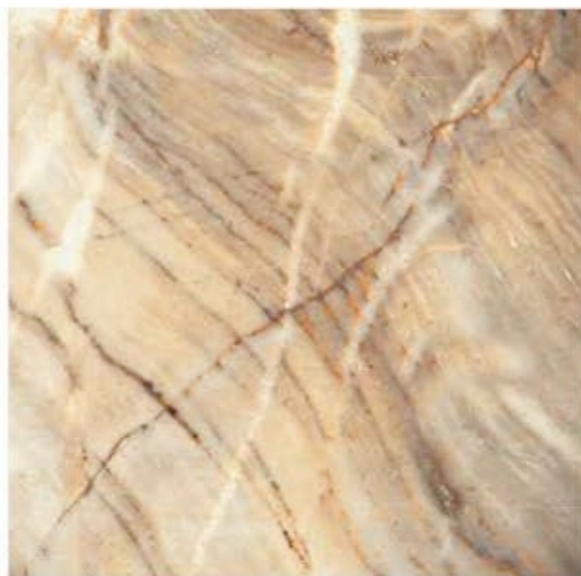

## LUSTOROUS . SERIES

DAINA DEO

BREZZA MARBLE

STRIP PINE

LIGNITE BROWN

GLOSSY FINISH | 60 X 60CM