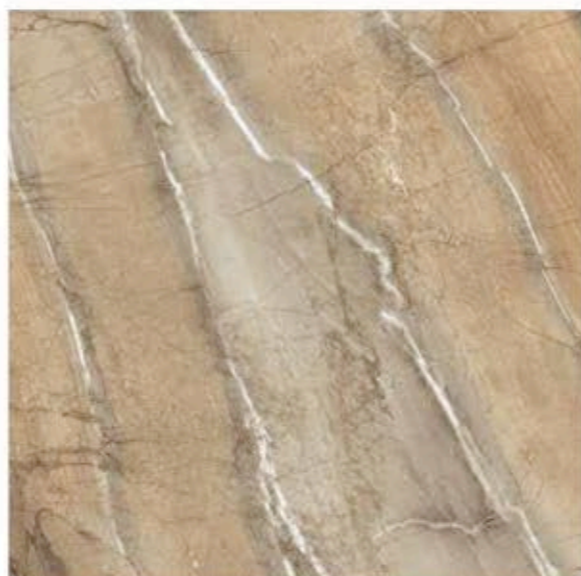

## LUSTOROUS . SERIES

DAINA DEO

BREZZA MARBLE

STRIP PINE

LIGNITE BROWN

GLOSSY FINISH | 60 X 60CM