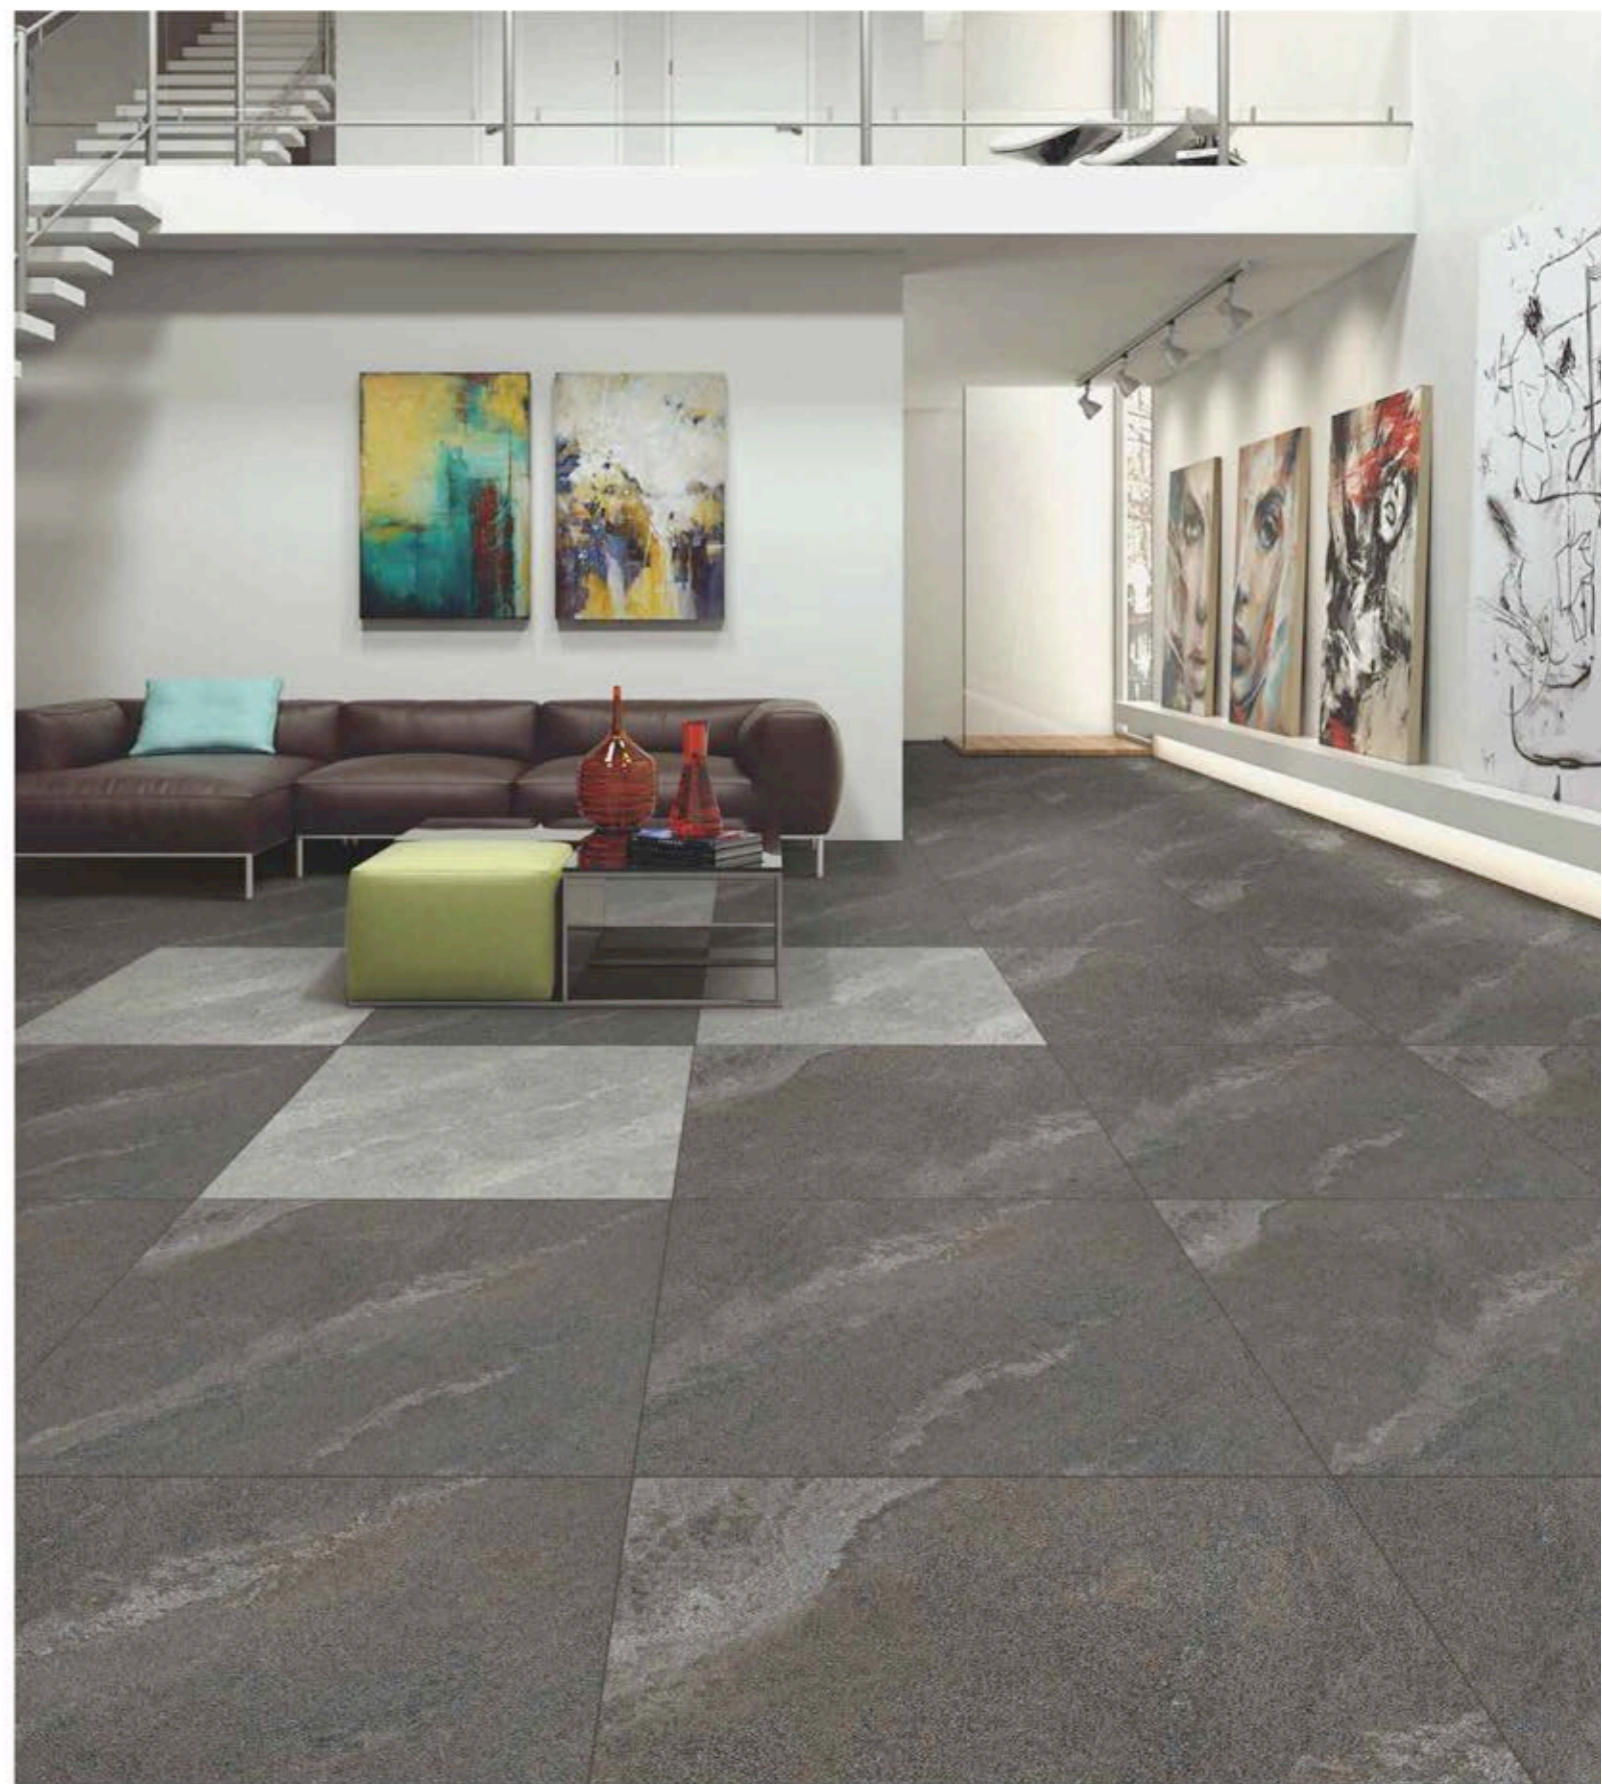

CLASSY . SERIES

MATT
FINISH

60 X 60CM