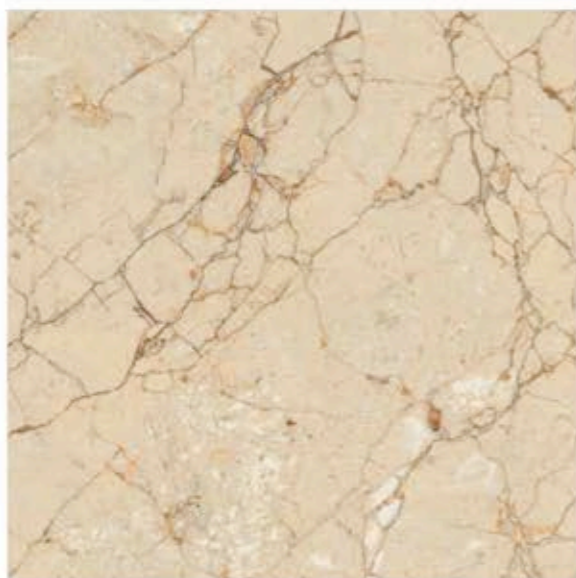

WISER BROWN

CASTILA GOLD

MARFILA STONE

STONE BEIGE

GLOSSY FINISH | 60 X 60CM

LUSTOROUS . SERIES

CHOCO CREMA

RIVERA CREMA