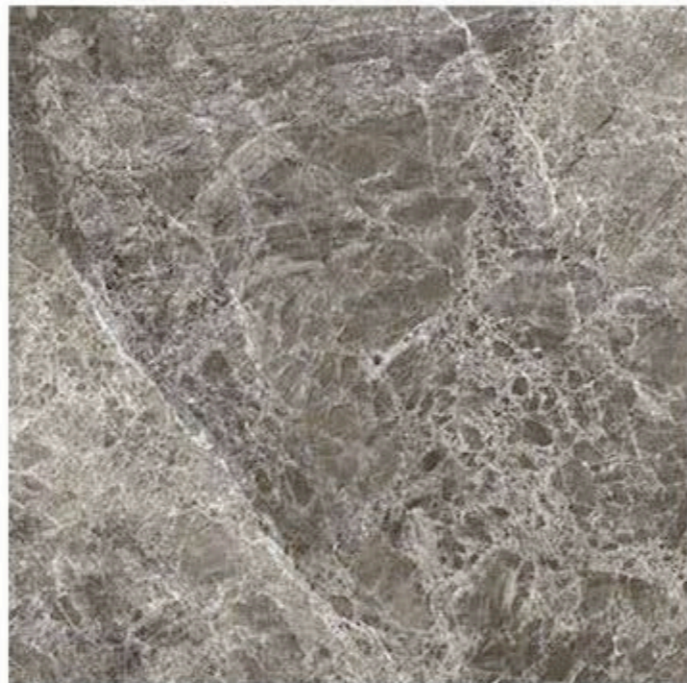

EMOERA GRIS

GLOSSY FINISH | 120X120CM