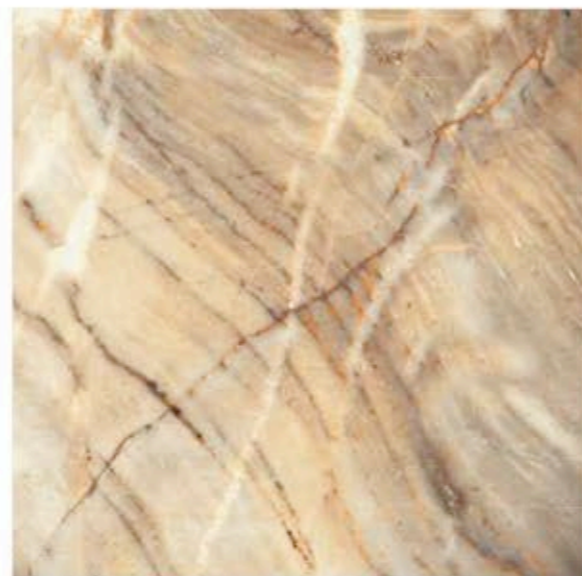

ALPEN BROWN

DIAZA GRES

SWIDEN

GLOSSY FINISH | 60 X 60CM

LUSTOROUS . SERIES

DAINA DEO

BREZZA MARBLE

STRIP PINE