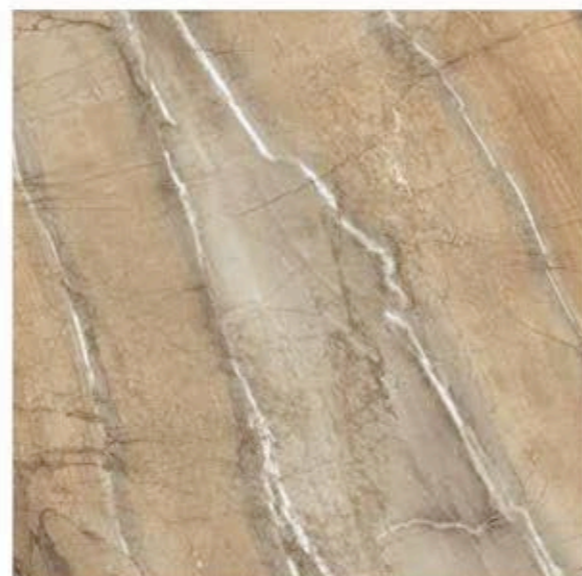

ALPEN BROWN

DIAZA GRES

SWIDEN

GLOSSY FINISH | 60 X 60CM

LUSTOROUS . SERIES

DAINA DEO

BREZZA MARBLE

STRIP PINE