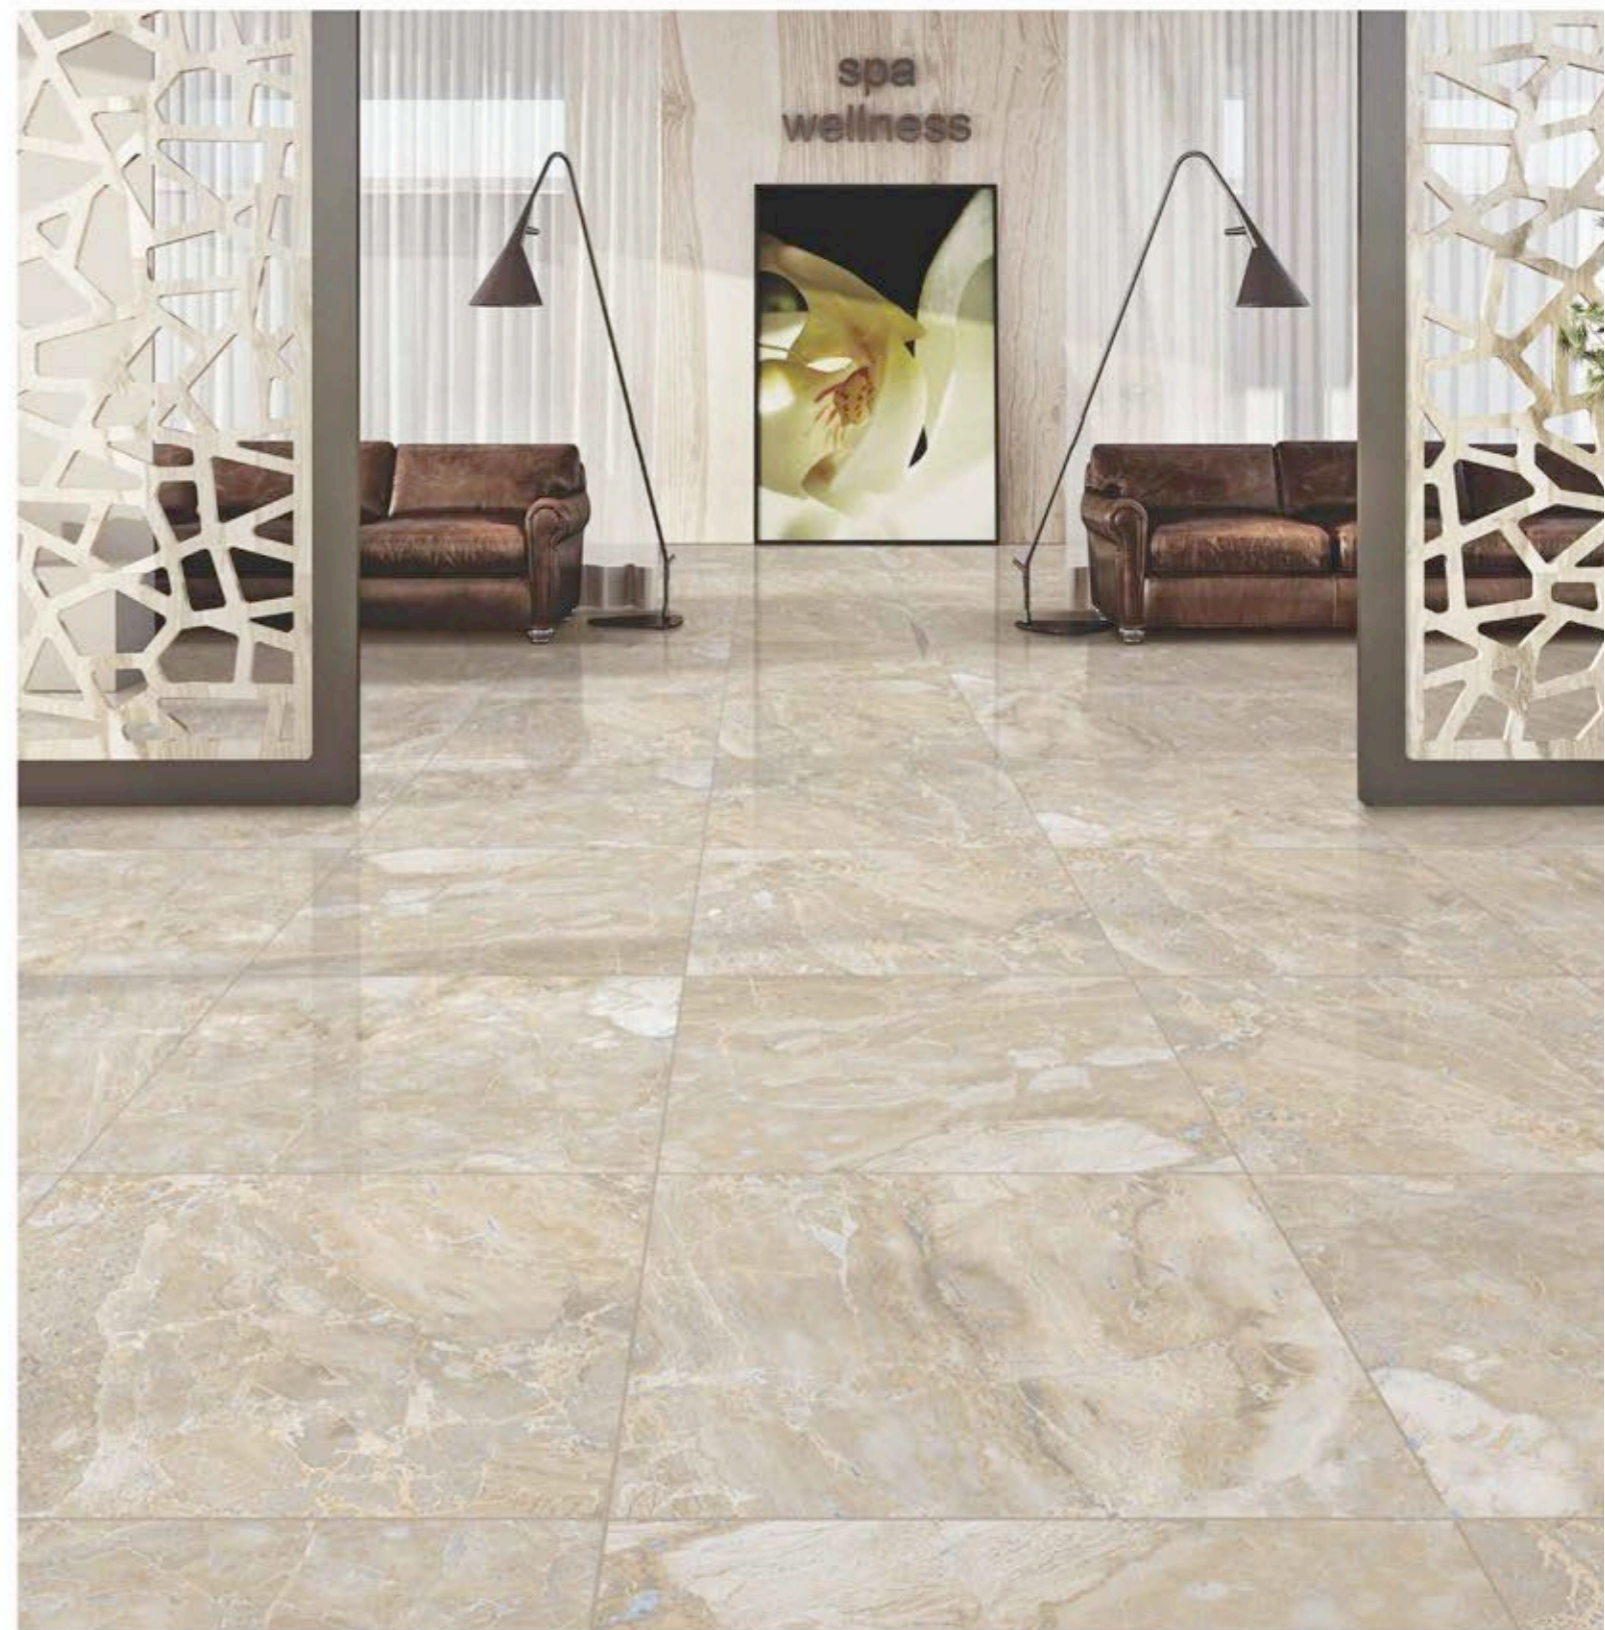

LUSTOROUS . SERIES

GLOSSY
FINISH

60 X 60CM