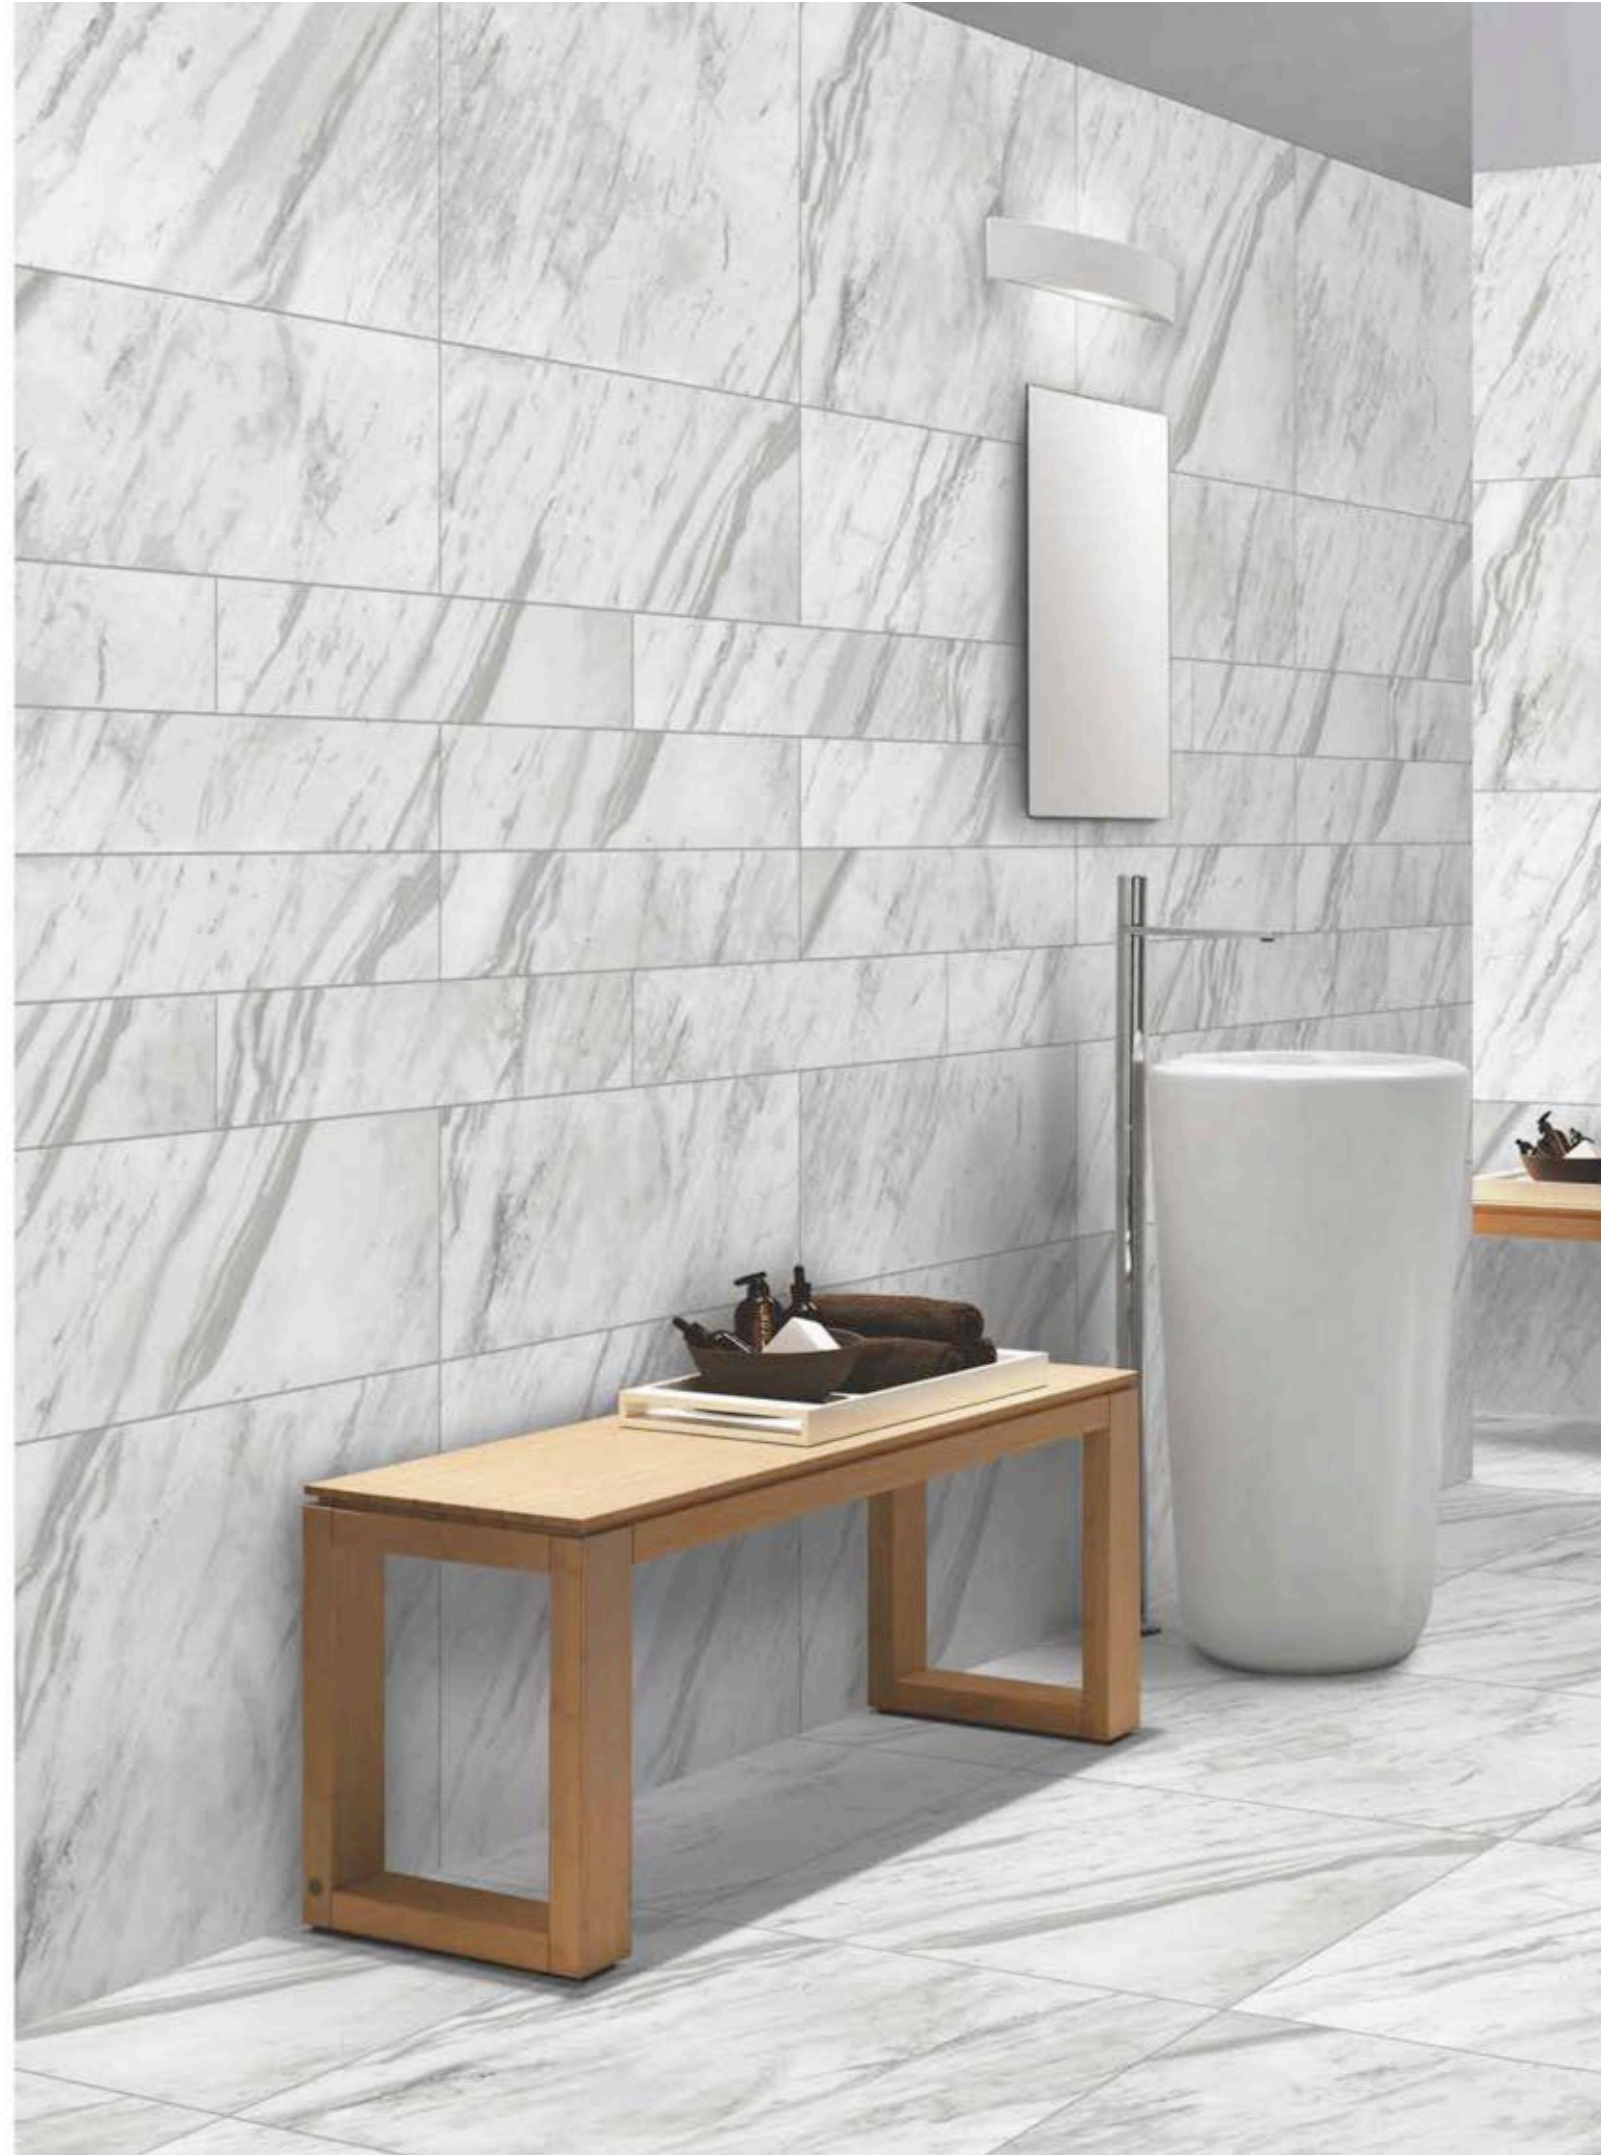

SATVARIO BIANCO

SANTO BIANCO

TITANIUM WHITE

GLOSSY
FINISH | 60 X 60CM

LUSTOROUS . SERIES

RIVER GRIS WHITE

LEON GREY

ROMANIA WHITE