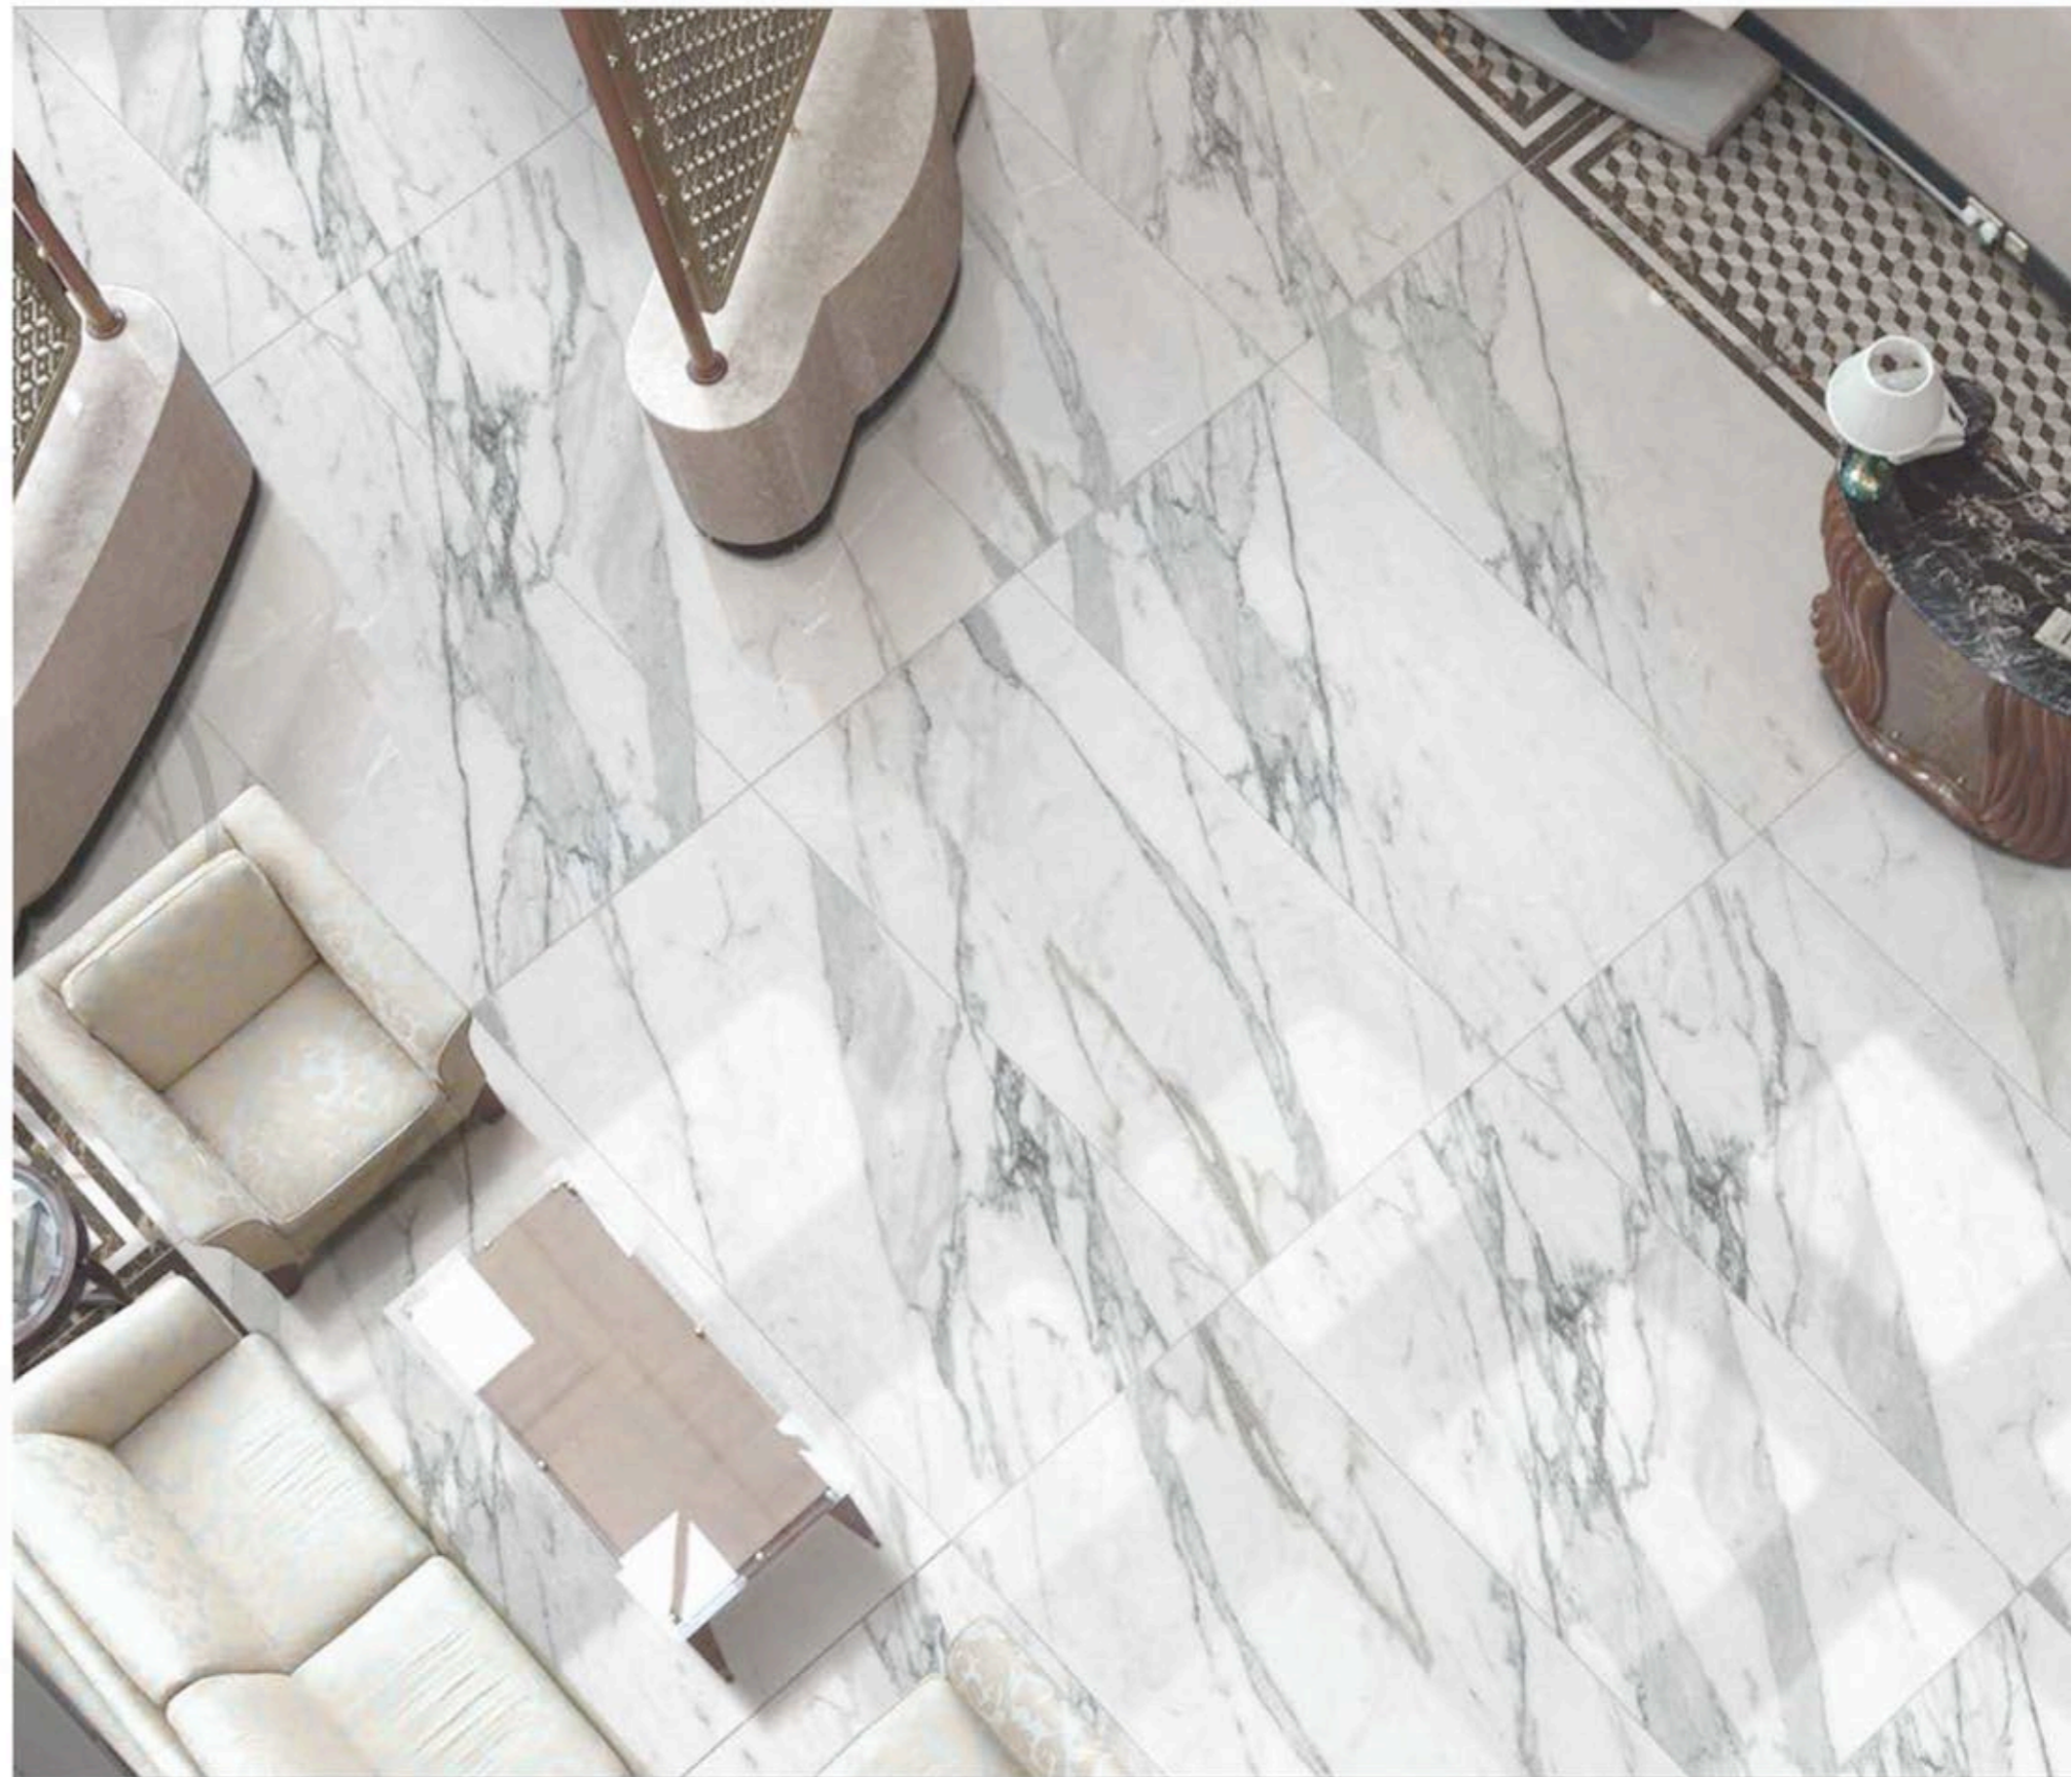

RANDOM PHASES

GLOSSY
FINISH | 80 X 160 CM

WONDER WHITE . SERIES

RANDOM PHASES

GLOSSY
FINISH

80 X 160 CM

CRYSTAL CREMA . SERIES

RANDOM PHASES