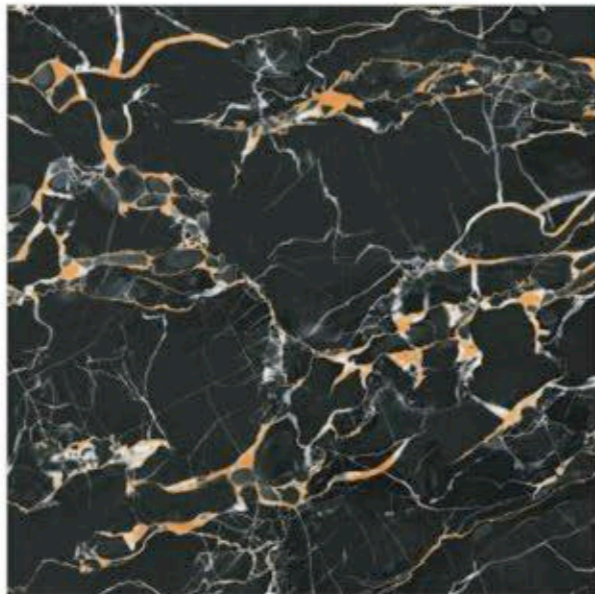

GOLDEN PHOTHO

HIGH GLOSS | 100X100CM