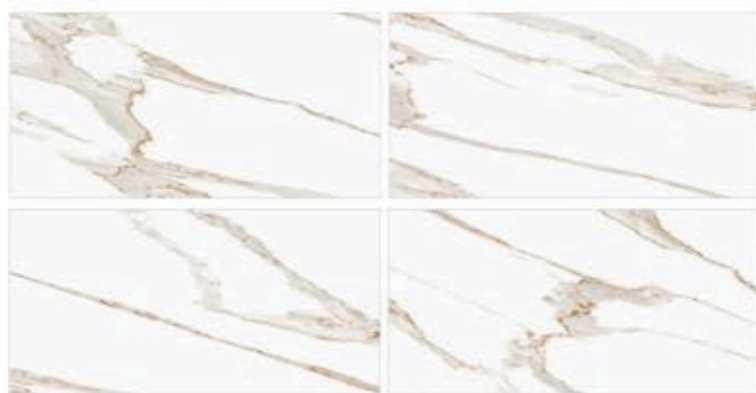

GLOSSY
FINISH

80 X 160 CM